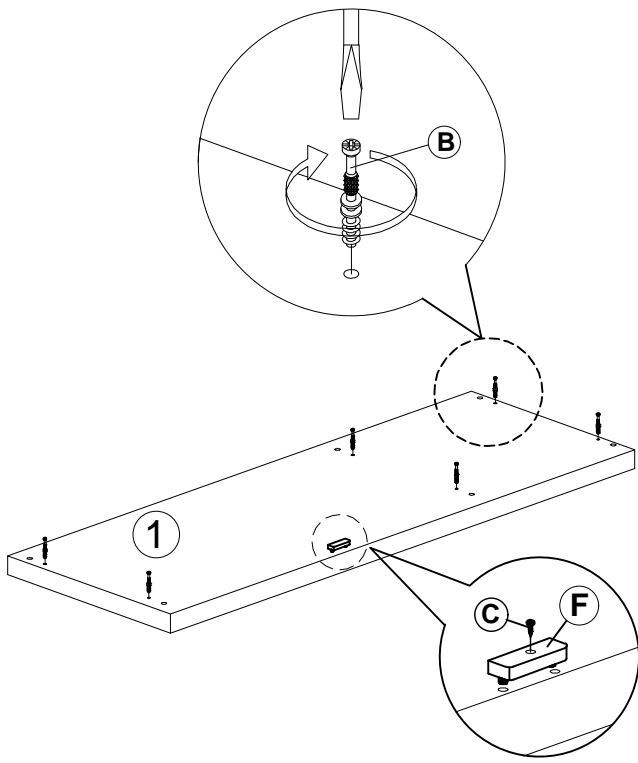

Assembly Instruction

Step 1