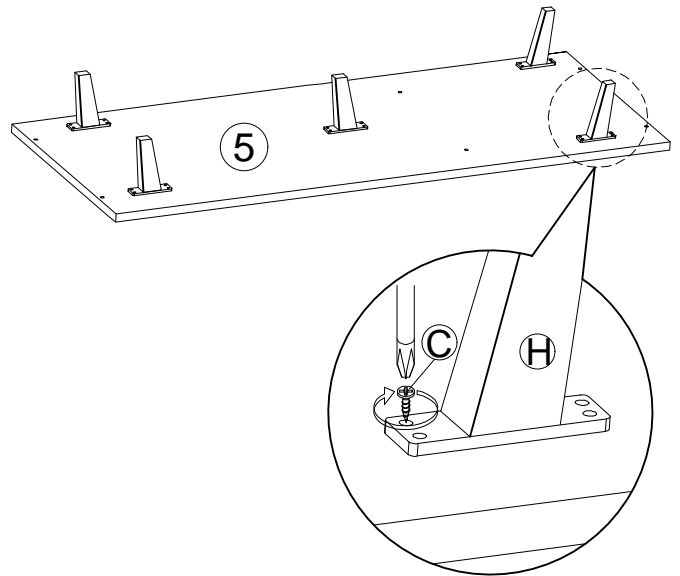

Assembly Instruction

Step 1

Step 2

Step 3

Step 4