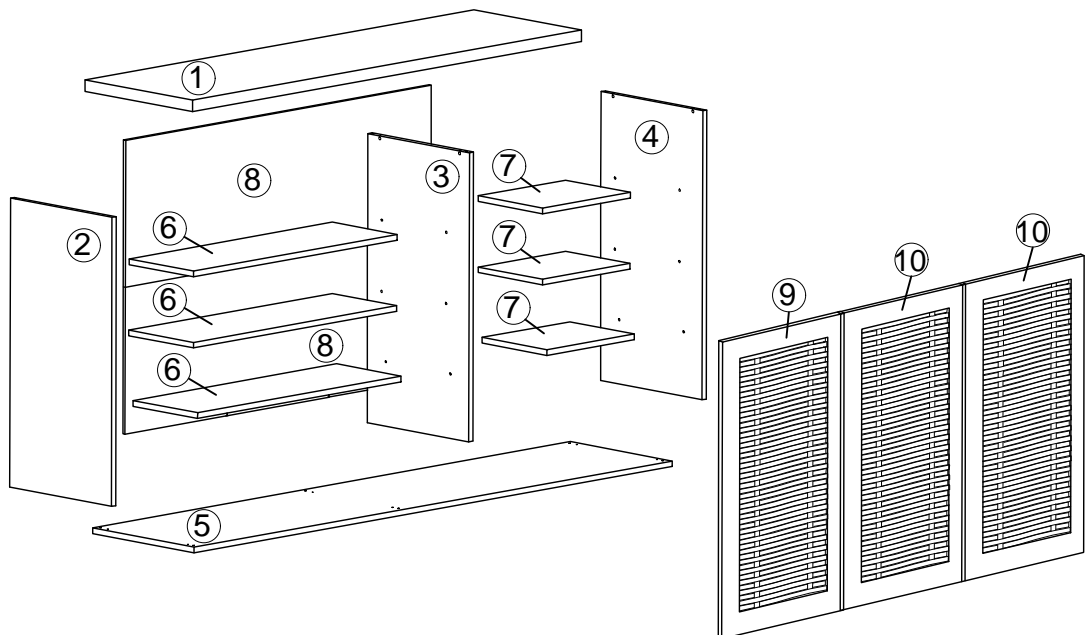

Assembly Instruction

Mantam Shoe Rack

Hardware List			
No.	SHAPE	DESCRIPTION	Qty.
A		8x25mm Dowel	12Pcs
B		15MM Myfix Minifix	6Sets
C		M3.5x16mm Screw	57Pcs
D		M4x45mm Screw	6Pcs
E		Nail	40Pcs
F		2 Pin Stopper	1Pcs
G		Hinges	6Pcs
H		Plastic Leg	5Pcs
I		Shelf Support	24Pcs
J		Handle Knod	3Pcs
K		M4x28mm Screw	3Pcs
L		Sticker	3Pcs

Part List