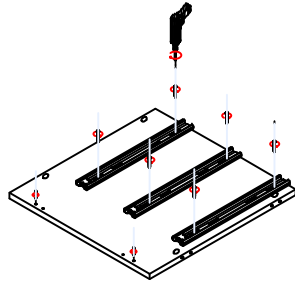

Assembly Drawing

Pakketo code:069-000038

Size:392*470*524

Tools

Connecting Parts

A		24	G		45
B		12	H		4
C		3	J		
D		3	K		
E		1	L		
F		4	M		

1

2