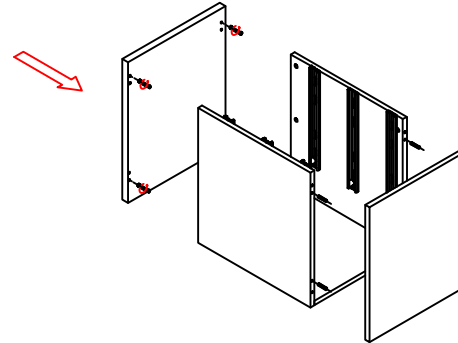

Assembly Drawing

Pakketo code:069-000038

Size:392*470*524

Tools

Connecting Parts

A		24	G		45
B		12	H		4
C		3	J		
D		3	K		
E		1	L		
F		4	M		

1

2