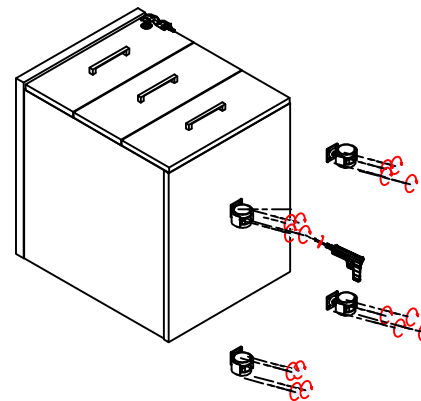

Assembly Drawing

Pakketo code:069-000038

Size:392*470*524

Tools

Connecting Parts

A		24	G		45
B		12	H		4
C		3	J		
D		3	K		
E		1	L		
F		4	M		

1

2

3

4

5

6