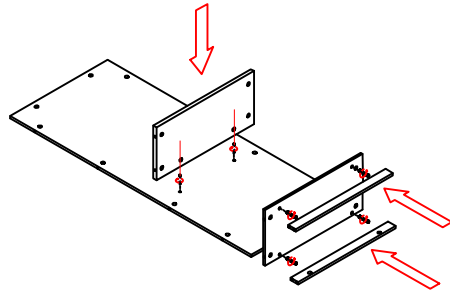

Assembly Drawing

Pakketo code:069-00043

Size:800X400X2000

Tools

Connecting Parts

A		30	G		20
B		16	H		12
C		4	J		
D		2	K		
E		2	L		
F		8	M		

1

2