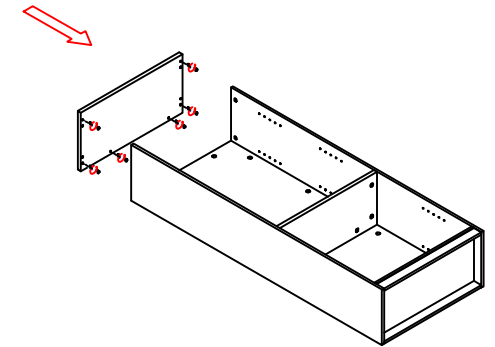

Assembly Drawing

Pakketo code:069-00043

Size:800X400X2000

Tools

Connecting Parts

A		30	G		20
B		16	H		12
C		4	J		
D		2	K		
E		2	L		
F		8	M		

1

2