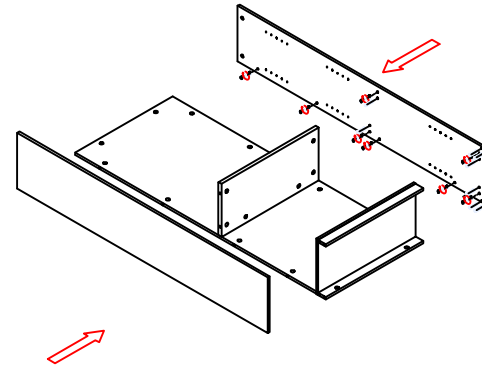

Assembly Drawing

Pakketo code:069-00043

Size:800X400X2000

Tools

Connecting Parts

A		30	G		20
B		16	H		12
C		4	J		
D		2	K		
E		2	L		
F		8	M		

1

2