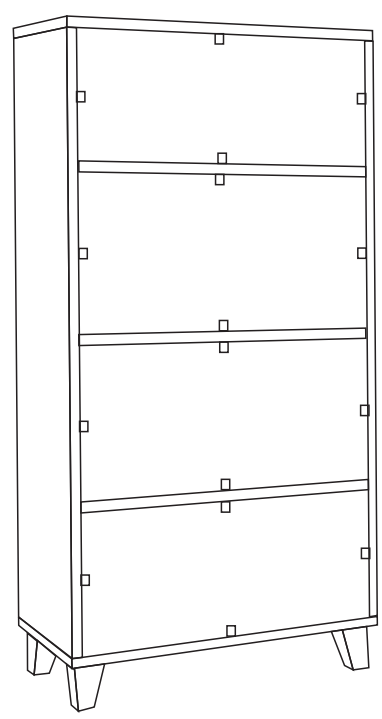

 MINİFİKS SHAFT x 32	 MINİFİKS HEAD x 32	 DOWEL : x 32	 PLASTIC PIN x 4
 SÜPER CAMEL HİNGE x 6	 CORNER WEDGE x 16	 WOODEN FOOT X 4	 4x18 CHİPBOARD SCREW x 60

* FİX THE ACCESORIES AS SHOWN FOLLOW THE INSTALLATION SEQUENCE WHILE INSTALLING THE PRODUCT .

CORNER WEDGE

FLORA (BOOKSHELF) ASSEMBLY GUIDE