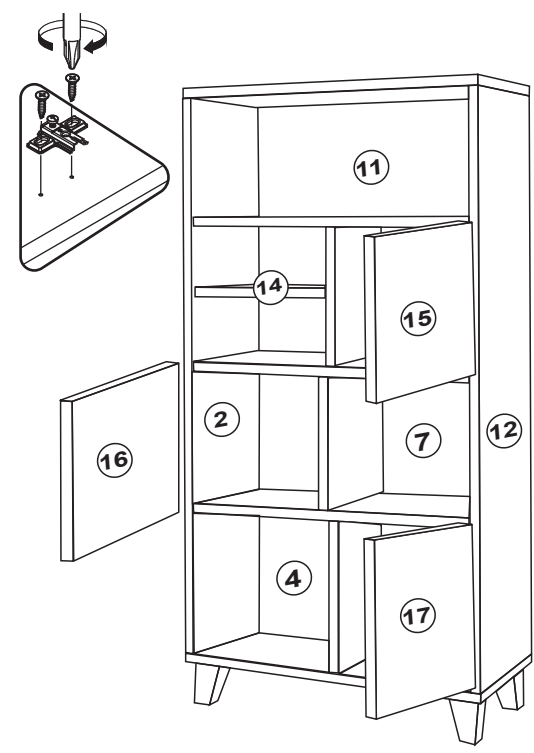

 MINİFİKS SHAFT x 32	 MINİFİKS HEAD x 32	 DOWEL : x 32	 PLASTIC PIN x 4
 SÜPER CAMEL HİNGE x 6	 CORNER WEDGE x 16	 WOODEN FOOT X 4	 4x18 CHİPBOARD SCREW x 60

* FİX THE ACCESORIES AS SHOWN FOLLOW THE INSTALLATION SEQUENCE WHILE INSTALLING THE PRODUCT .

CORNER WEDGE

FLORA (BOOKSHELF) ASSEMBLY GUIDE