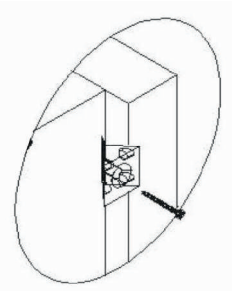

 MINİFİKS SHAFT x 32	 MINİFİKS HEAD x 32	 DOWEL : x 32	 PLASTIC PIN x 4
 SÜPER CAMEL HİNGE x 6	 CORNER WEDGE x 16	 WOODEN FOOT X 4	 4x18 CHİPBOARD SCREW x 60

* FİX THE ACCESORIES AS SHOWN FOLLOW THE INSTALLATION SEQUENCE WHILE INSTALLING THE PRODUCT .

CORNER WEDGE

FLORA (BOOKSHELF) ASSEMBLY GUIDE