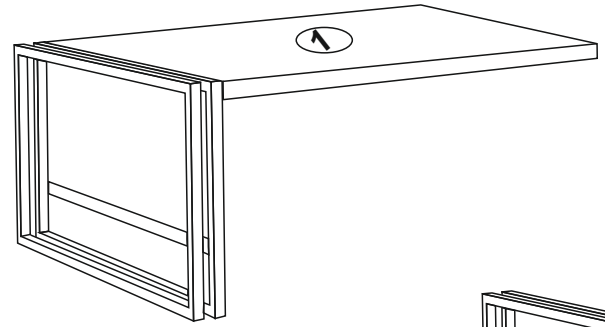

 PULLING SCREW x 12	 FOOT SEAL x 8		
 4x18 CHIPBOARD SCREW x 1			

* FIX THE ACCESORIES AS SHOWN FOLLOW THE INSTALLATION SEQUENCE WHILE INSTALLING THE PRODUCT .

4x50 CHIPBOARD SCREW x 6

UV2050403 COSMO RECTUS (MIDDLE TABLE) ASSEMBLY GUIDE