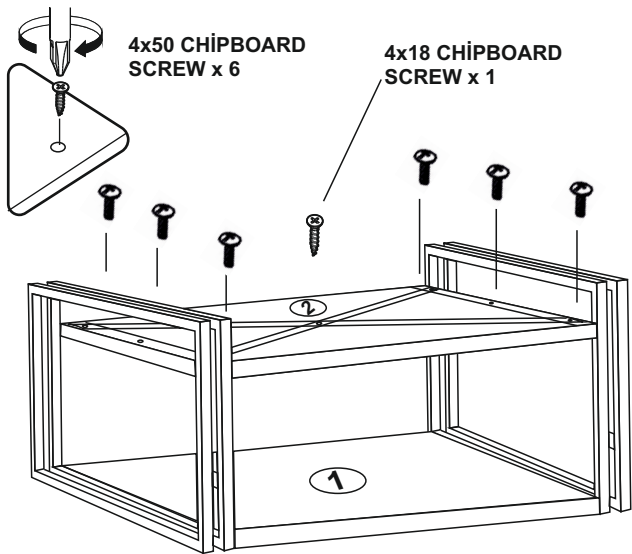

 PULLING SCREW x 12	 FOOT SEAL x 8		
 4x18 CHIPBOARD SCREW x 1			

* FIX THE ACCESORIES AS SHOWN FOLLOW THE INSTALLATION SEQUENCE WHILE INSTALLING THE PRODUCT .

4x50 CHIPBOARD SCREW x 6

UV2050403 COSMO RECTUS (MIDDLE TABLE) ASSEMBLY GUIDE