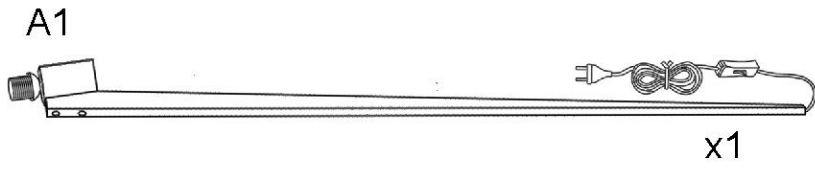

071-000840

-- FLOOR LAMP

Lighting Fixtures Safety & Core Instructions

AKSESUAR LİSTESİ / ACCESSORY LIST

- | | | | |
|----|----|----|----|
| G | D | E | F |
| | | | |
| x4 | x4 | x2 | x2 |

7

8