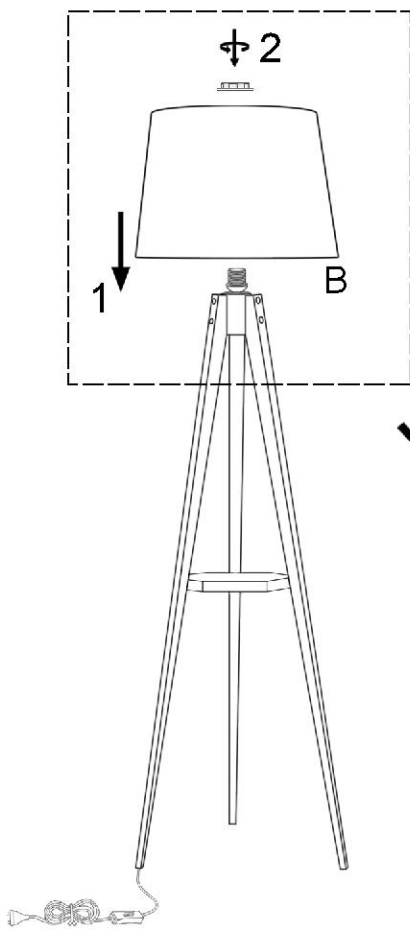

071-000840

-- FLOOR LAMP

Lighting Fixtures Safety & Core Instructions

AKSESUAR LİSTESİ / ACCESSORY LIST

- | | | | |
|----|----|----|----|
| G | D | E | F |
| | | | |
| x4 | x4 | x2 | x2 |

7

8