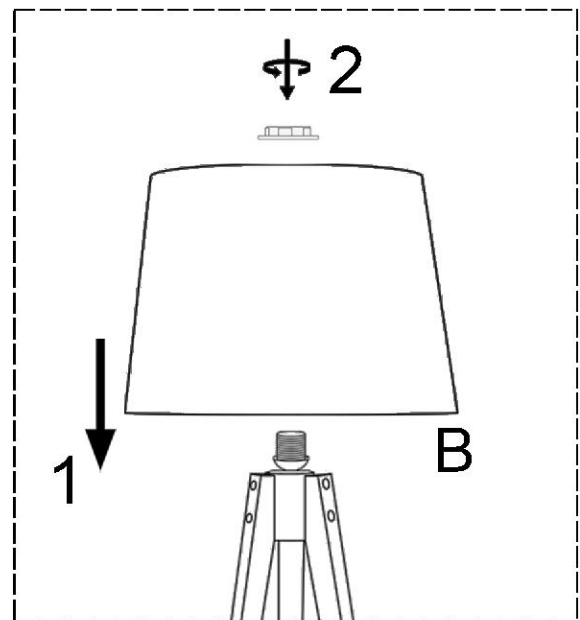

071-000840

-- FLOOR LAMP

Lighting Fixtures Safety & Core Instructions

AKSESUAR LİSTESİ / ACCESSORY LIST

- | | | | |
|----|----|----|----|
| G | D | E | F |
| | | | |
| x4 | x4 | x2 | x2 |

7

8