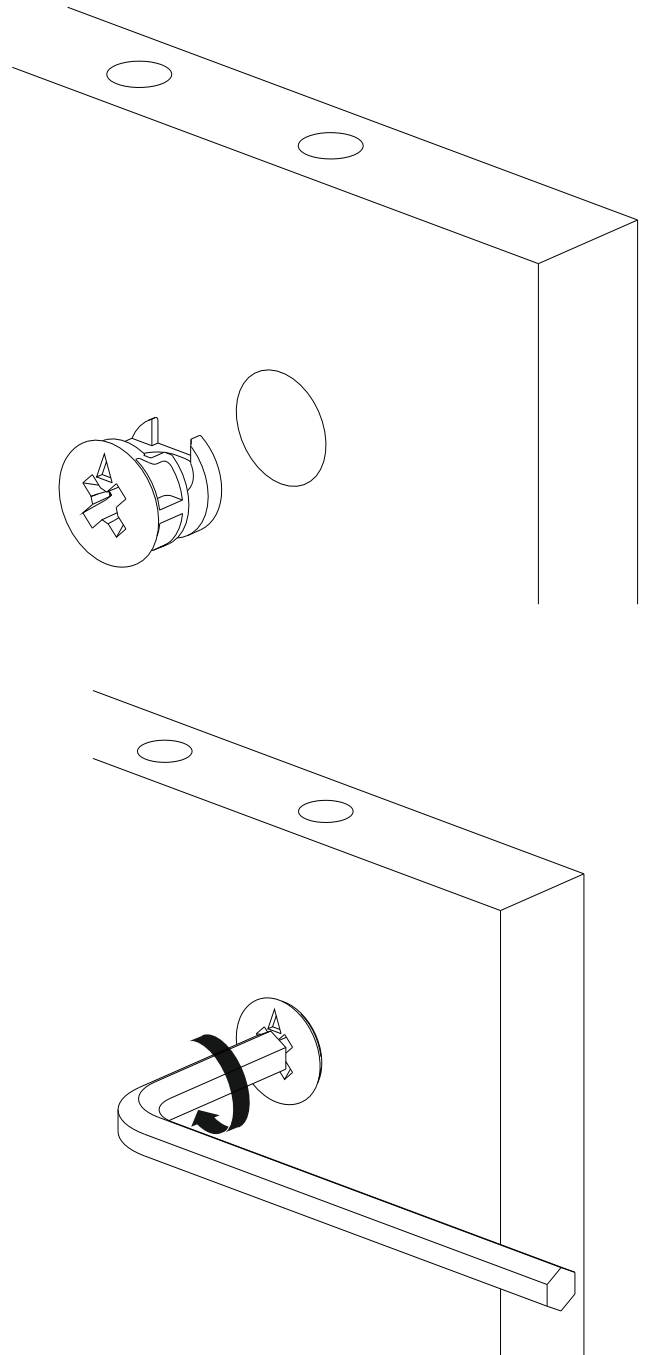

ATTENTION !!

Minifix is the main connection material used in Decortie products. Before starting assembly, please check the drawings below.

A23

A04

A22

This module should be assembled by two people.

ACCESSORY LIST

A23 Minifix M10  8x	A22 Minifix k18  8x	A04 Ø8  8x	A13 50mm  4x	A06 18 mm  c1 12x
A08 c2  4x	A12  1x			

GENERAL VIEW

1

2

3

4

5