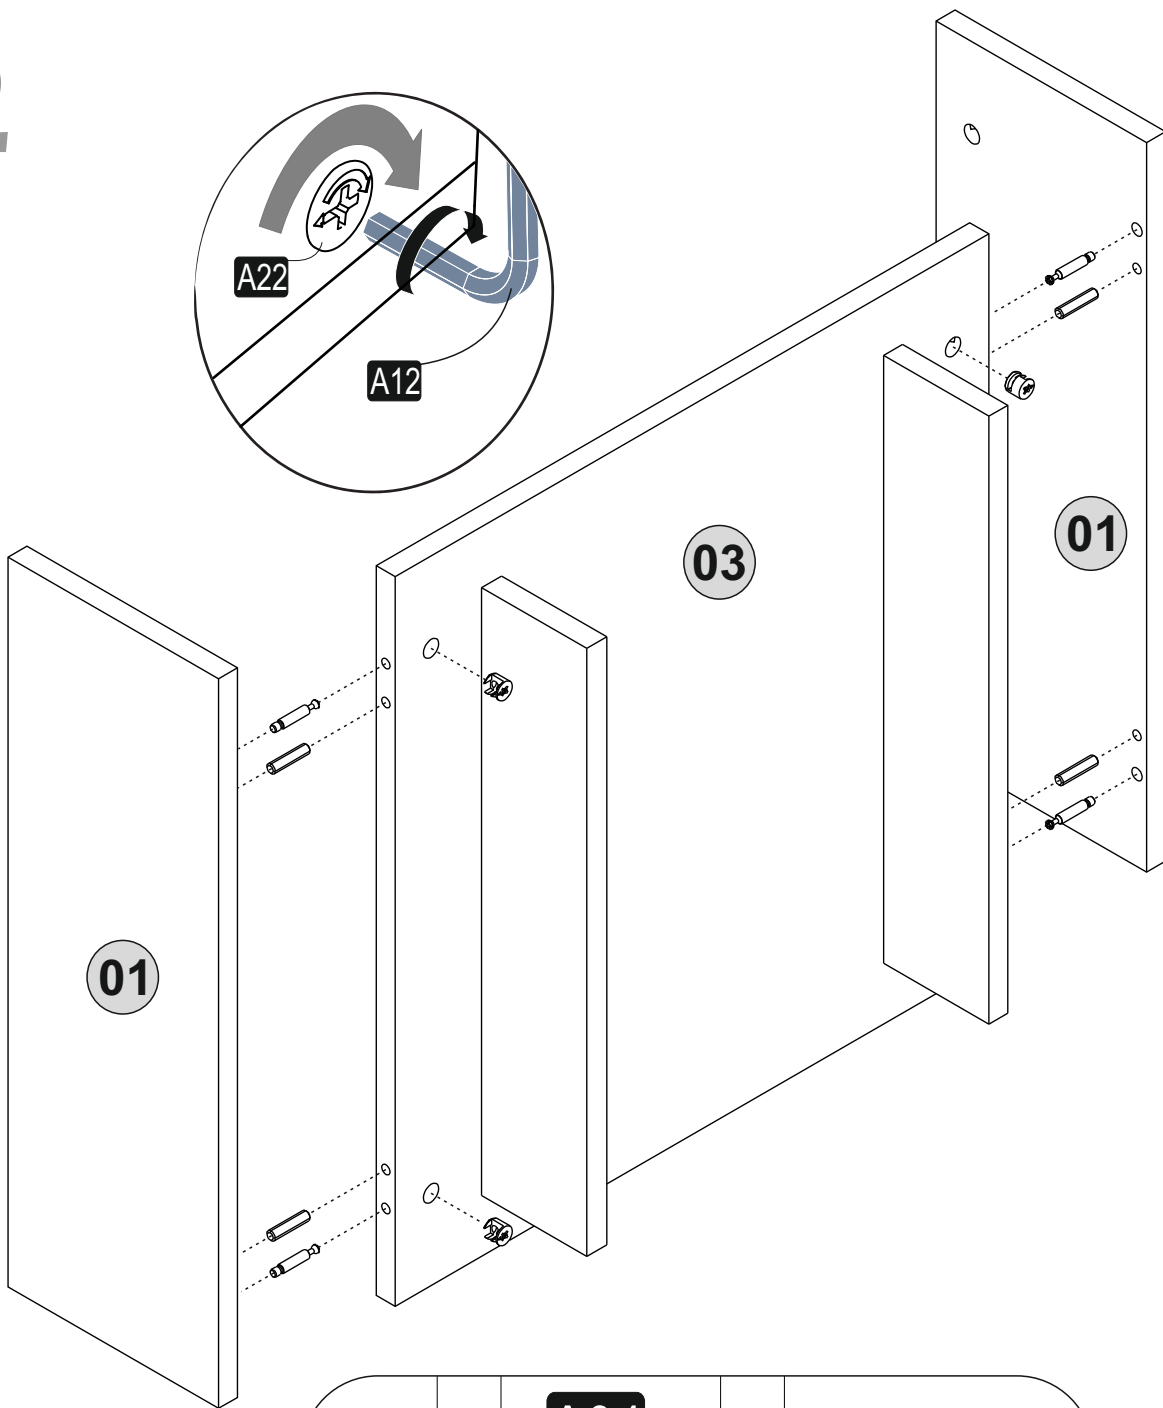

ATTENTION !!

Minifix is the main connection material used in Decortie products. Before starting assembly, please check the drawings below.

A23

A04

A22

This module should be assembled by two people.

ACCESSORY LIST

A23 Minifix M10  8x	A22 Minifix k18  8x	A04 Ø8  8x	A13 50mm  4x	A06 18 mm  c1 12x
A08 c2  4x	A12  1x			

GENERAL VIEW

1

2

3

4

5