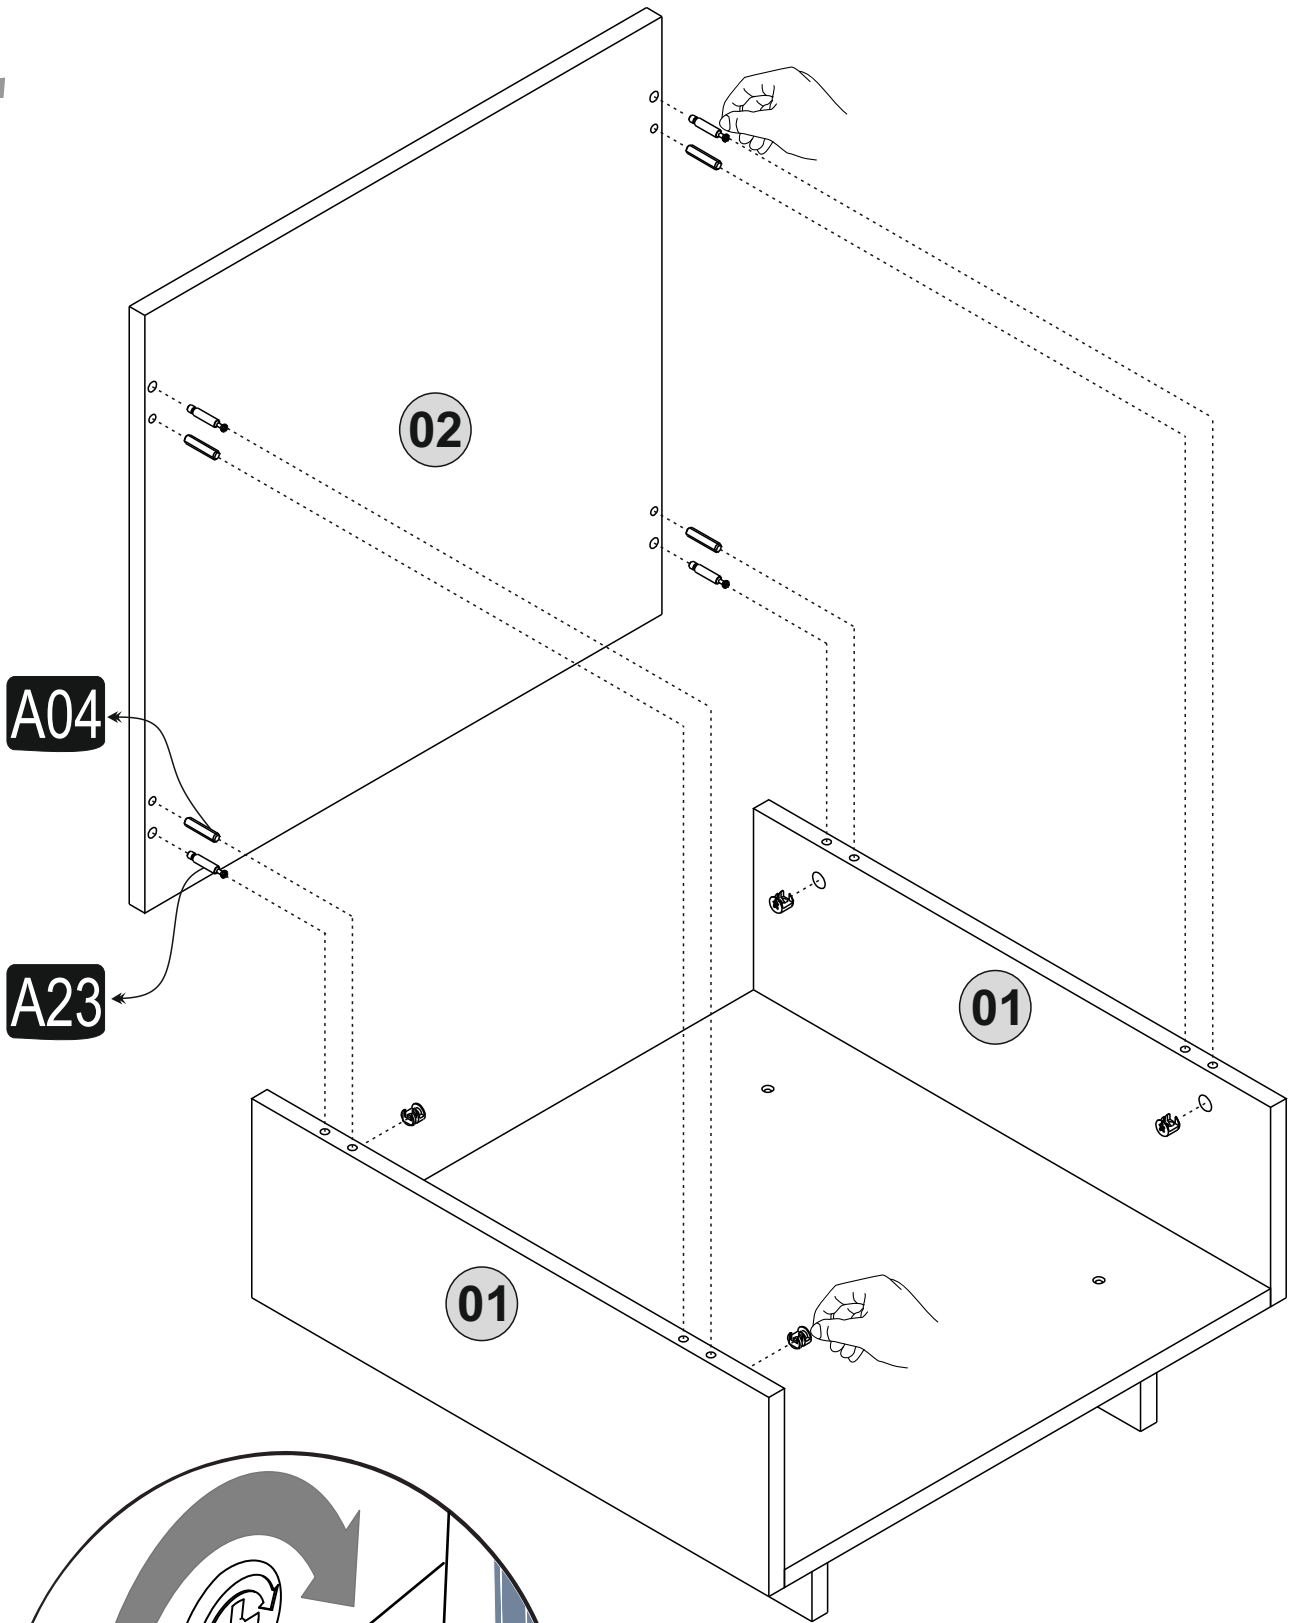

ATTENTION !!

Minifix is the main connection material used in Decortie products. Before starting assembly, please check the drawings below.

A23

A04

A22

This module should be assembled by two people.

ACCESSORY LIST

A23 Minifix M10  8x	A22 Minifix k18  8x	A04 Ø8  8x	A13 50mm  4x	A06 18 mm  c1 12x
A08 c2  4x	A12  1x			

GENERAL VIEW

1

2

3

4

5