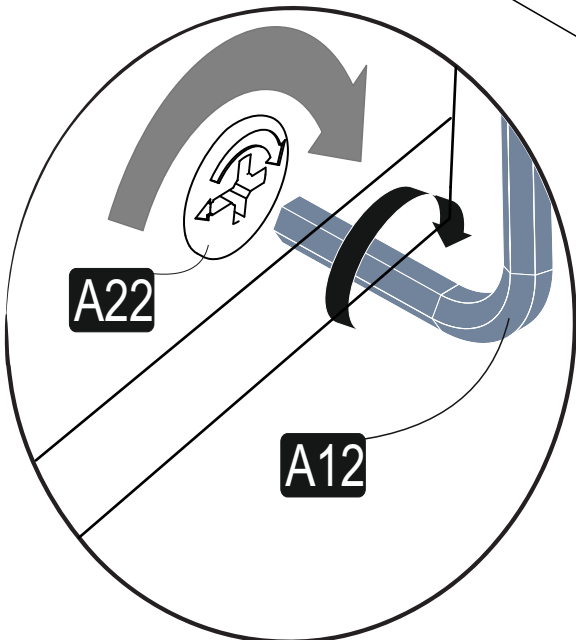

ATTENTION !!

Minifix is the main connection material used in Decortie products. Before starting assembly, please check the drawings below.

A23

A04

A22

This module should be assembled by two people.

ACCESSORY LIST

A23 Minifix M10  8x	A22 Minifix k18  8x	A04 Ø8  8x	A13 50mm  4x	A06 18 mm  c1 12x
A08 c2  4x	A12  1x			

GENERAL VIEW

1

2

3

4

5