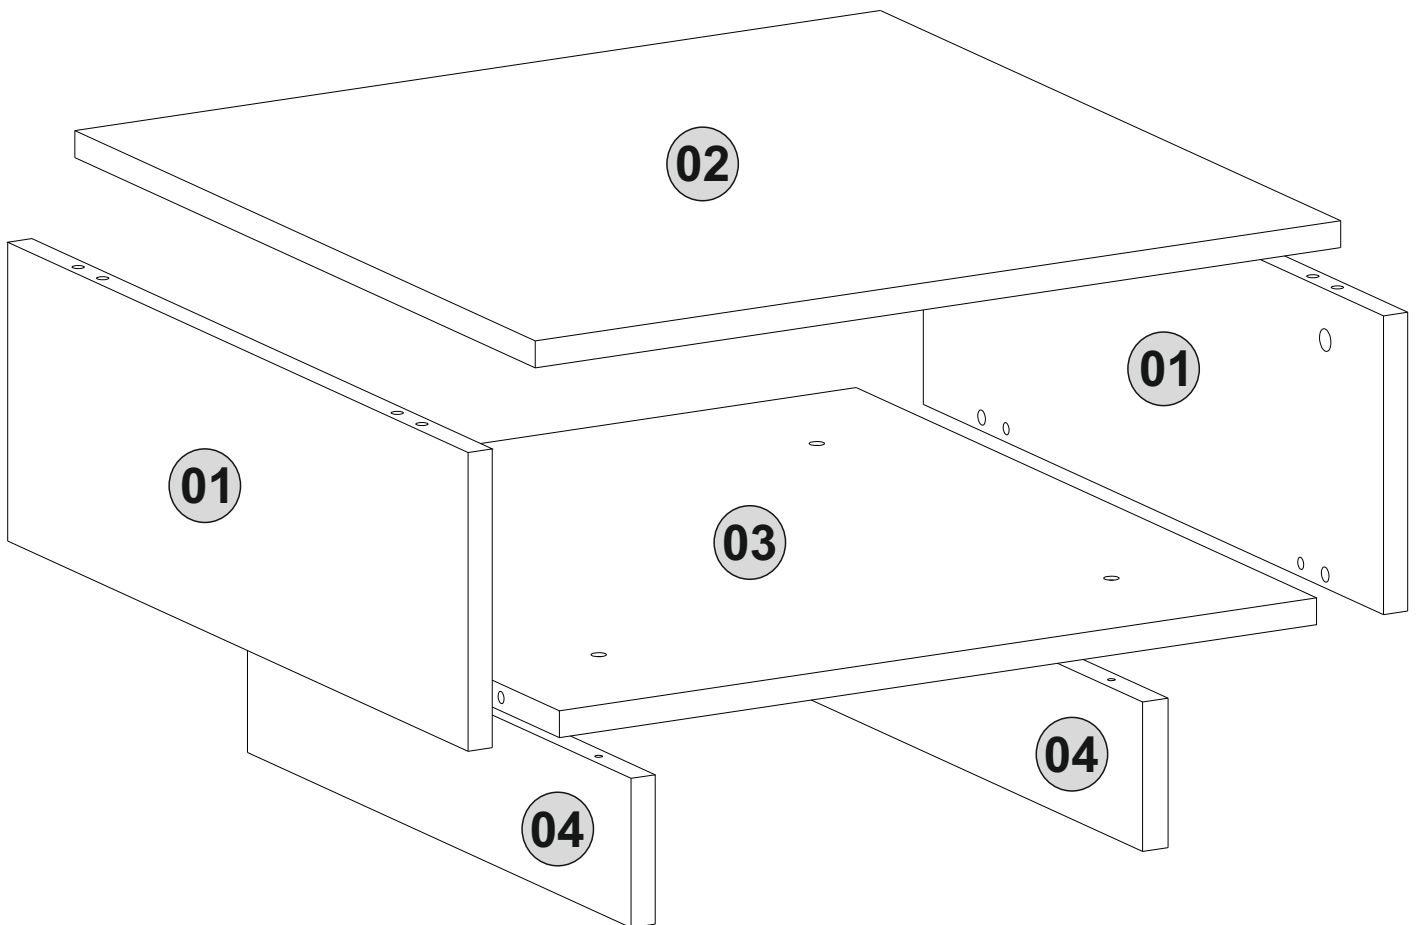

ATTENTION !!

Minifix is the main connection material used in Decortie products. Before starting assembly, please check the drawings below.

A23

A04

A22

This module should be assembled by two people.

ACCESSORY LIST

A23 Minifix M10  8x	A22 Minifix k18  8x	A04 Ø8  8x	A13 50mm  4x	A06 18 mm  c1 12x
A08 c2  4x	A12  1x			

GENERAL VIEW

1

2

3

4

5