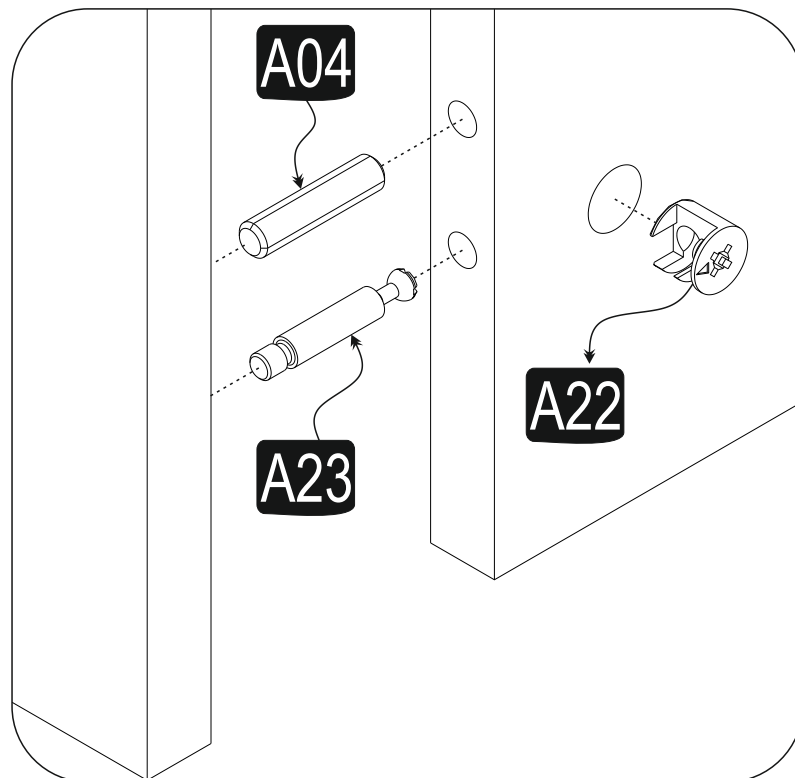

ATTENTION !!

Minifix is the main connection material used in Decortie products. Before starting assembly, please check the drawings below.

A23

A04

A22

This module should be assembled by two people.

ACCESSORY LIST

A23 Minifix M10  8x	A22 Minifix k18  8x	A04 Ø8  8x	A13 50mm  4x	A06 18 mm  c1 12x
A08 c2  4x	A12  1x			

GENERAL VIEW

1

2

3

4

5