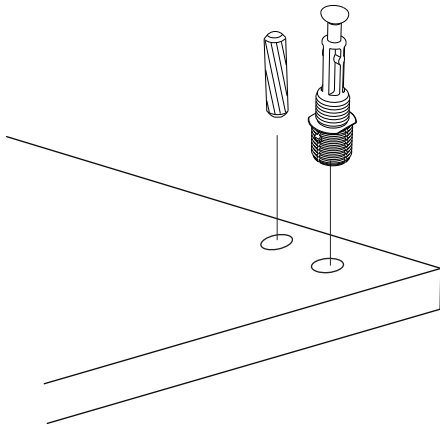

ATTENTION !!

Minifix is the main connection material used in Decortie products. Before starting assembly, please check the drawings below.

ACCESSORY LIST

A22 Minifix k18  16x	A12 4 SW  1x	A23 Minifix M6  16x	A04 Ø8  16x	A06 18 mm  16x
A08  4x				