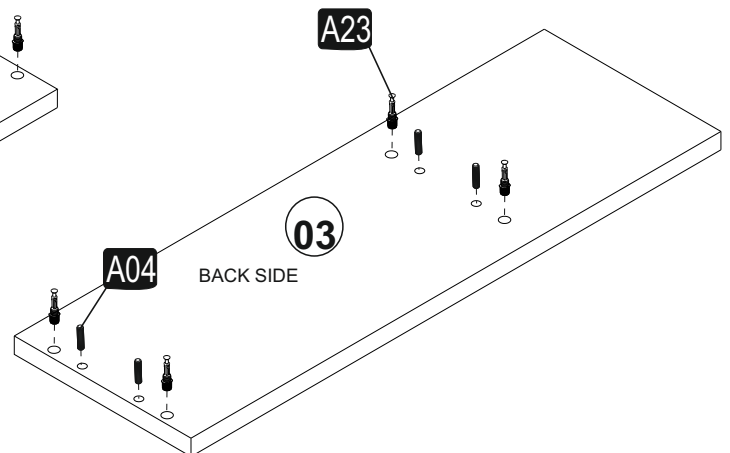

ATTENTION !!

Minifix is the main connection material used in Decortie products. Before starting assembly, please check the drawings below.

ACCESSORY LIST

A22 Minifix k18  16x	A12 4 SW  1x	A23 Minifix M6  16x	A04 Ø8  16x	A06 18 mm  16x
A08  4x				

GENERAL VIEW

1

2

3

4

5