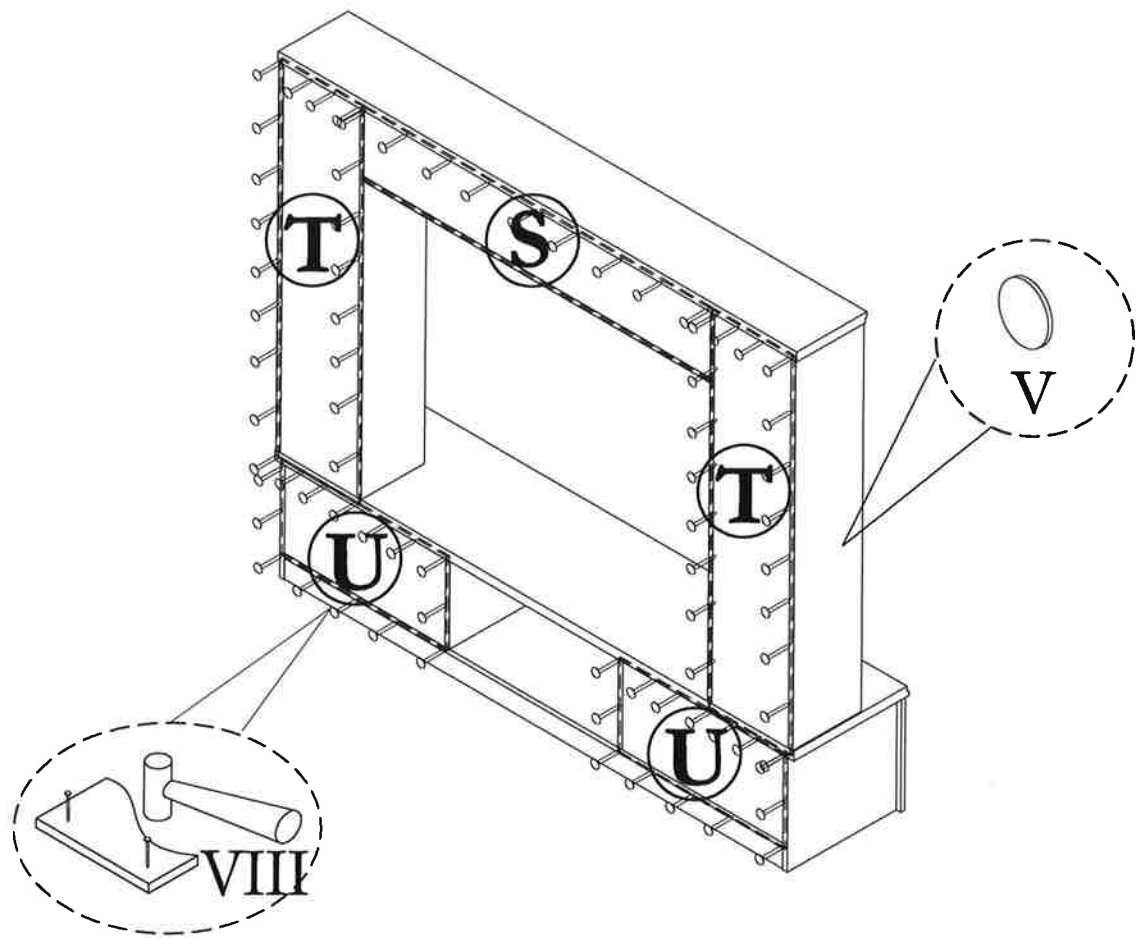

MODEL : / TV CABINET

HARDWARE LIST			
NO	DESCRIPTION		QTY
I	JCBCW SCREW M6.3 x 50		26pcs
II	M4 ALLEN KEY		1pc
III	HANDLE ($9 \frac{5.5}{8}$) & SCREW M3.5 x 30		2sets
IV	HANDLE ($21 \frac{1.5}{8}$) & SCREW M3.5 x 30		2sets
V	STICKER		14pcs
VI	Q-FIT		14sets
VII	HINGE (C) & SCREW M3.5 x 16		8sets
VIII	NAIL		100pcs
IX	PVC NAIL WITH PIN		8pcs
X	M8 x 30 PLASTIC DOWEL		28pcs
XI	SHELF SUPPORT		20pcs
XII	L BRACKET & SCREW M3.5 x 12		1sets
XIII	PE CLIP & SCREW M3.5 X 16		16sets

STEP 1

STEP 2

STEP 3

STEP 4

STEP 5

STEP 6

NO	DESCRIPTION	QTY
A	LEFT SIDE (Top)	01
B	CENTRE SHELF (Top)	02
C	CENTRE VERTICAL (Top)	01
D	CENTRE SHELF (Top)	01
E	CENTRE VERTICAL (Top)	01
F	TOP (Top)	01
G	CENTRE SHELF SUPPORT (Top)	01
H	CENTRE VERTICAL (Top)	01
I	RIGHT SIDE (Top)	01