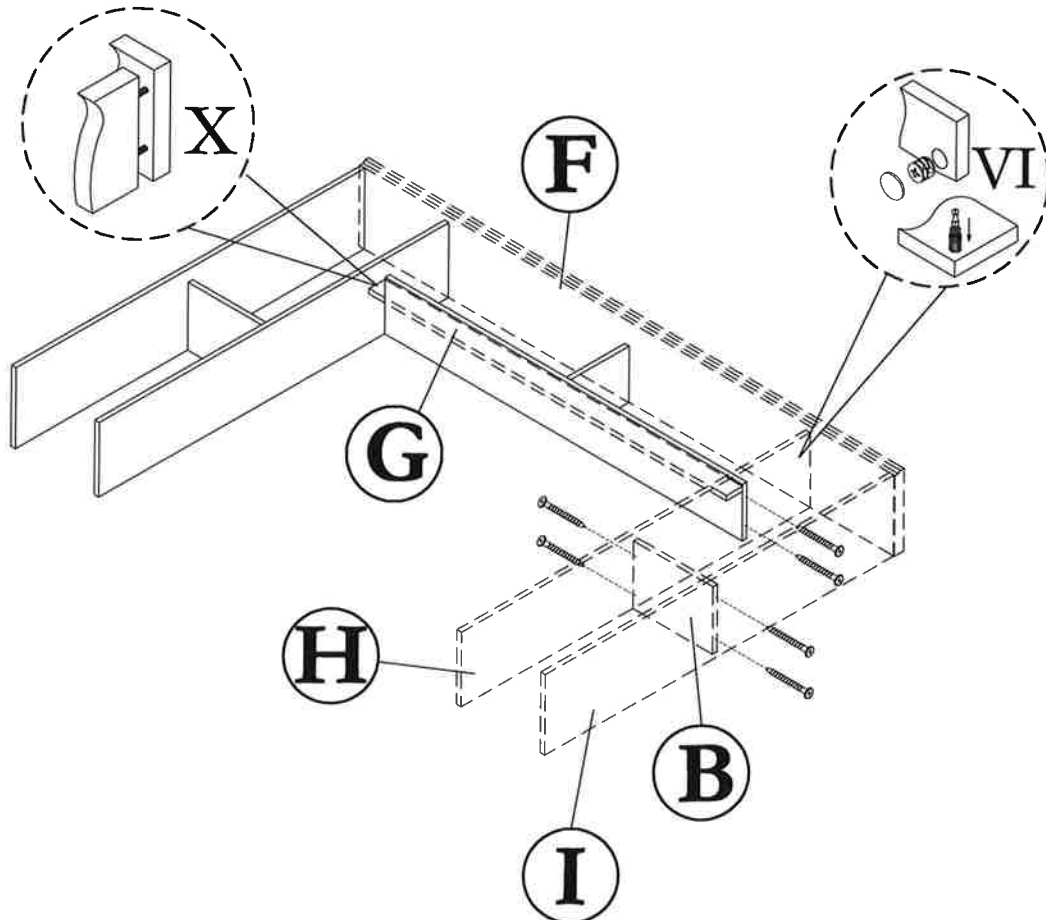

MODEL : / TV CABINET

HARDWARE LIST			
NO	DESCRIPTION		QTY
I	JCBCW SCREW M6.3 x 50		26pcs
II	M4 ALLEN KEY		1pc
III	HANDLE ($9 \frac{5.5}{8}$) & SCREW M3.5 x 30		2sets
IV	HANDLE ($21 \frac{1.5}{8}$) & SCREW M3.5 x 30		2sets
V	STICKER		14pcs
VI	Q-FIT		14sets
VII	HINGE (C) & SCREW M3.5 x 16		8sets
VIII	NAIL		100pcs
IX	PVC NAIL WITH PIN		8pcs
X	M8 x 30 PLASTIC DOWEL		28pcs
XI	SHELF SUPPORT		20pcs
XII	L BRACKET & SCREW M3.5 x 12		1sets
XIII	PE CLIP & SCREW M3.5 X 16		16sets

STEP 1

STEP 2

STEP 3

STEP 4

STEP 5

STEP 6

NO	DESCRIPTION	QTY
A	LEFT SIDE (Top)	01
B	CENTRE SHELF (Top)	02
C	CENTRE VERTICAL (Top)	01
D	CENTRE SHELF (Top)	01
E	CENTRE VERTICAL (Top)	01
F	TOP (Top)	01
G	CENTRE SHELF SUPPORT (Top)	01
H	CENTRE VERTICAL (Top)	01
I	RIGHT SIDE (Top)	01