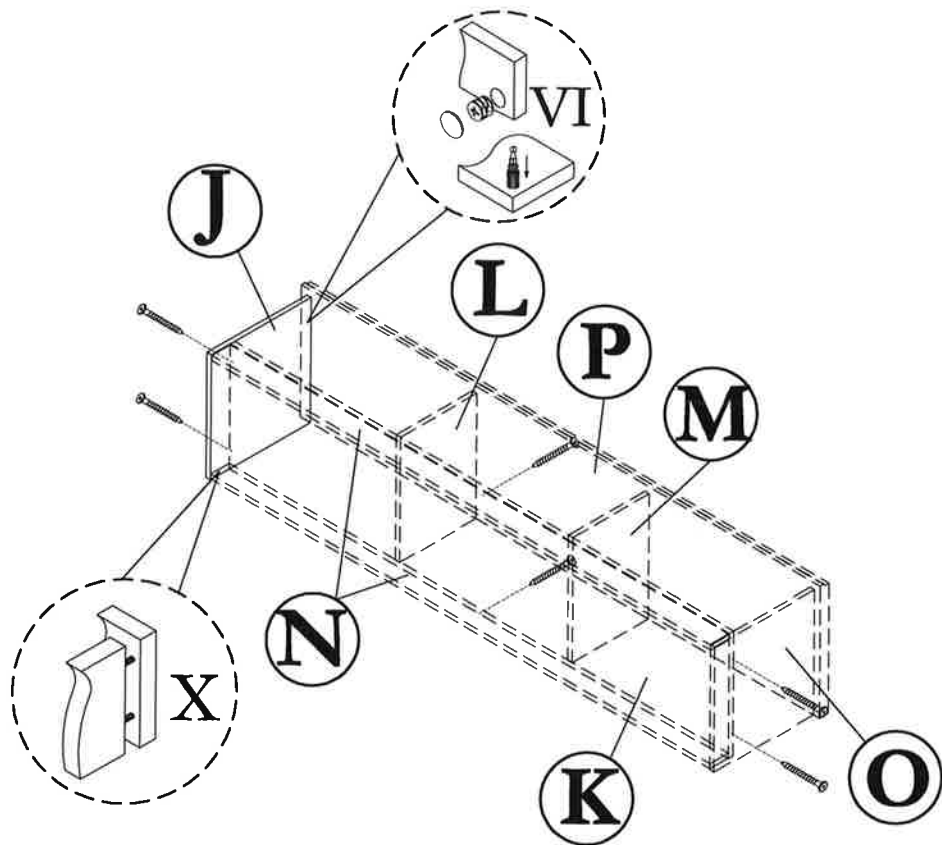

MODEL : / TV CABINET

HARDWARE LIST			
NO	DESCRIPTION		QTY
I	JCBCW SCREW M6.3 x 50		26pcs
II	M4 ALLEN KEY		1pc
III	HANDLE ($9 \frac{5.5}{8}$) & SCREW M3.5 x 30		2sets
IV	HANDLE ($21 \frac{1.5}{8}$) & SCREW M3.5 x 30		2sets
V	STICKER		14pcs
VI	Q-FIT		14sets
VII	HINGE (C) & SCREW M3.5 x 16		8sets
VIII	NAIL		100pcs
IX	PVC NAIL WITH PIN		8pcs
X	M8 x 30 PLASTIC DOWEL		28pcs
XI	SHELF SUPPORT		20pcs
XII	L BRACKET & SCREW M3.5 x 12		1sets
XIII	PE CLIP & SCREW M3.5 X 16		16sets

STEP 1

STEP 2

STEP 3

STEP 4

STEP 5

STEP 6

NO	DESCRIPTION	QTY
A	LEFT SIDE (Top)	01
B	CENTRE SHELF (Top)	02
C	CENTRE VERTICAL (Top)	01
D	CENTRE SHELF (Top)	01
E	CENTRE VERTICAL (Top)	01
F	TOP (Top)	01
G	CENTRE SHELF SUPPORT (Top)	01
H	CENTRE VERTICAL (Top)	01
I	RIGHT SIDE (Top)	01