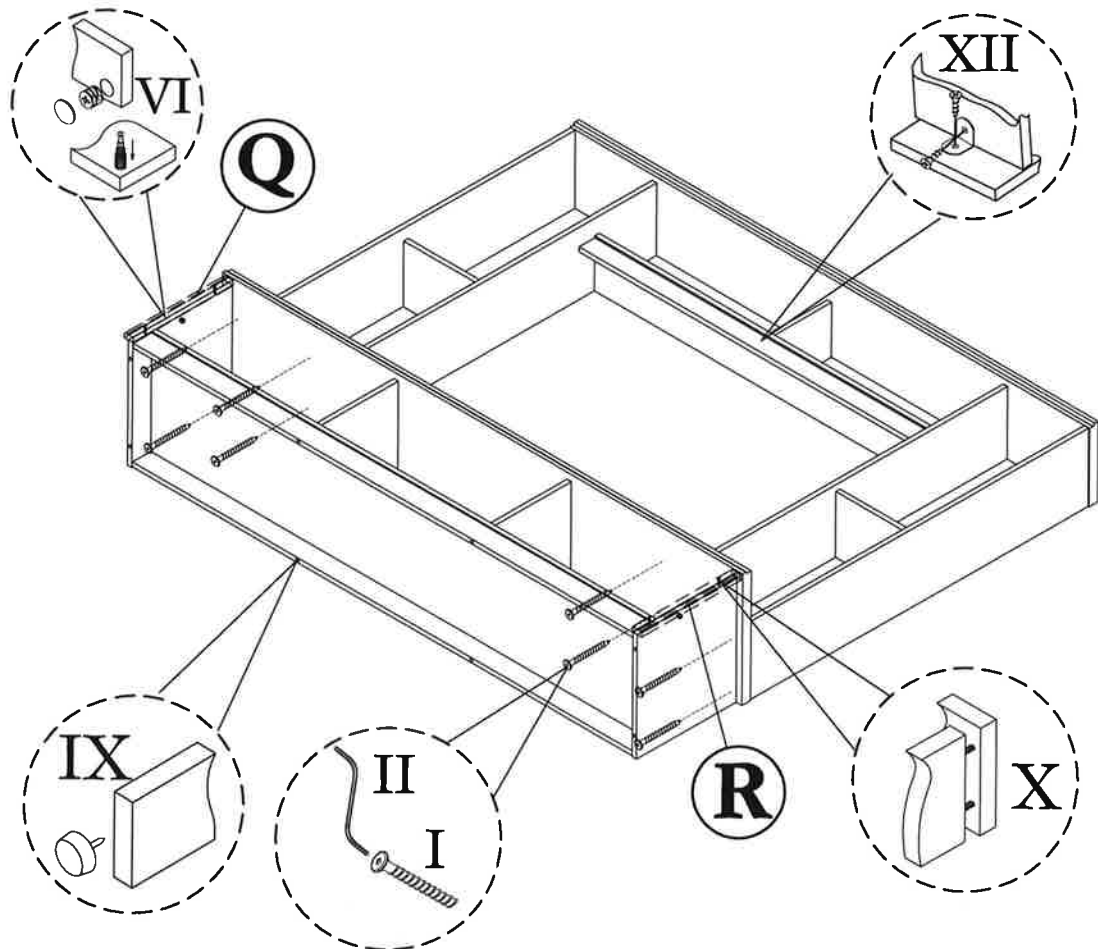

MODEL : / TV CABINET

HARDWARE LIST			
NO	DESCRIPTION		QTY
I	JCBCW SCREW M6.3 x 50		26pcs
II	M4 ALLEN KEY		1pc
III	HANDLE ($9 \frac{5.5}{8}$) & SCREW M3.5 x 30		2sets
IV	HANDLE ($21 \frac{1.5}{8}$) & SCREW M3.5 x 30		2sets
V	STICKER		14pcs
VI	Q-FIT		14sets
VII	HINGE (C) & SCREW M3.5 x 16		8sets
VIII	NAIL		100pcs
IX	PVC NAIL WITH PIN		8pcs
X	M8 x 30 PLASTIC DOWEL		28pcs
XI	SHELF SUPPORT		20pcs
XII	L BRACKET & SCREW M3.5 x 12		1sets
XIII	PE CLIP & SCREW M3.5 X 16		16sets

STEP 1

STEP 2

STEP 3

STEP 4

STEP 5

STEP 6

NO	DESCRIPTION	QTY
A	LEFT SIDE (Top)	01
B	CENTRE SHELF (Top)	02
C	CENTRE VERTICAL (Top)	01
D	CENTRE SHELF (Top)	01
E	CENTRE VERTICAL (Top)	01
F	TOP (Top)	01
G	CENTRE SHELF SUPPORT (Top)	01
H	CENTRE VERTICAL (Top)	01
I	RIGHT SIDE (Top)	01