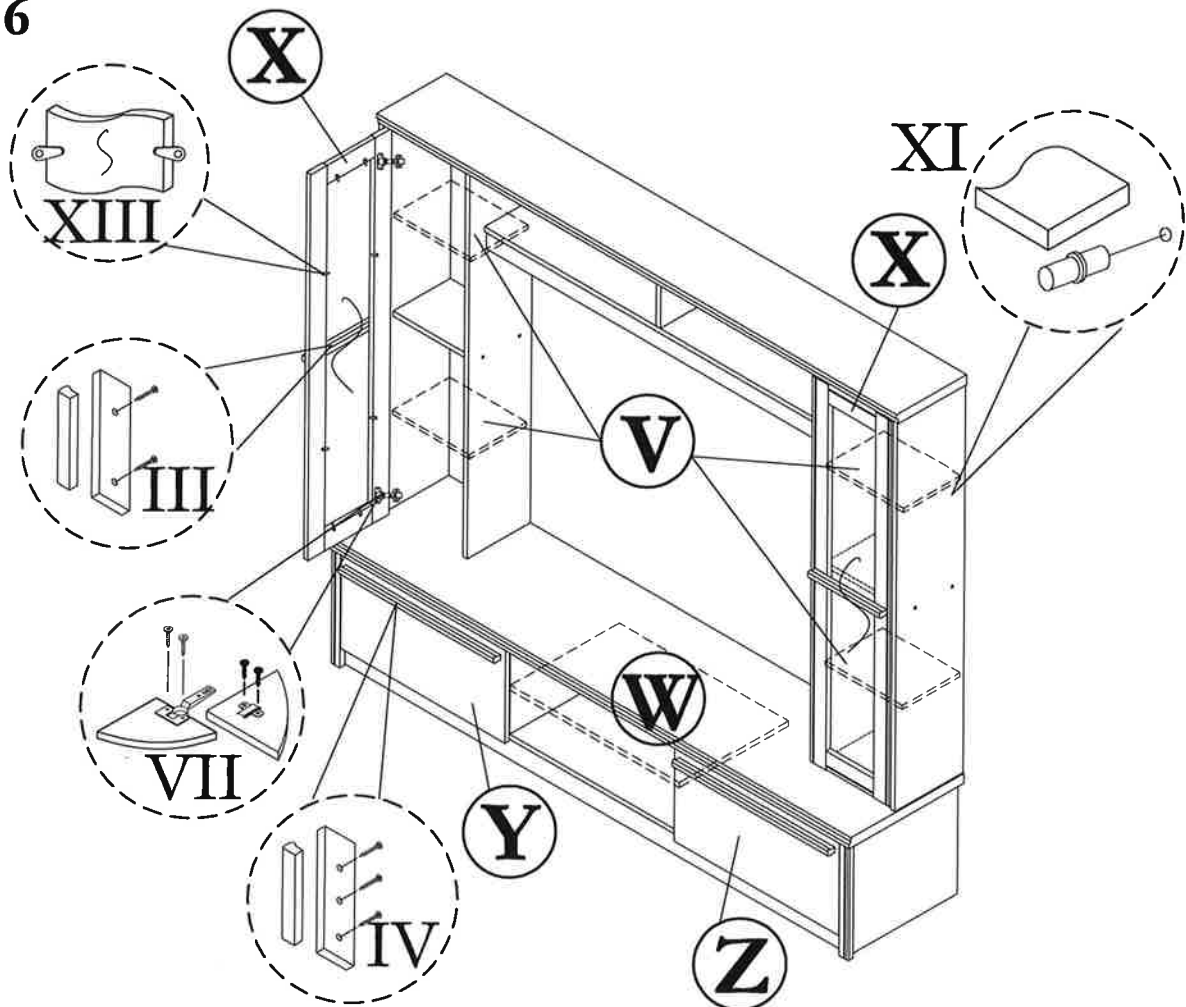

MODEL : / TV CABINET

HARDWARE LIST			
NO	DESCRIPTION		QTY
I	JCBCW SCREW M6.3 x 50		26pcs
II	M4 ALLEN KEY		1pc
III	HANDLE ($9 \frac{5.5}{8}$) & SCREW M3.5 x 30		2sets
IV	HANDLE ($21 \frac{1.5}{8}$) & SCREW M3.5 x 30		2sets
V	STICKER		14pcs
VI	Q-FIT		14sets
VII	HINGE (C) & SCREW M3.5 x 16		8sets
VIII	NAIL		100pcs
IX	PVC NAIL WITH PIN		8pcs
X	M8 x 30 PLASTIC DOWEL		28pcs
XI	SHELF SUPPORT		20pcs
XII	L BRACKET & SCREW M3.5 x 12		1sets
XIII	PE CLIP & SCREW M3.5 X 16		16sets

STEP 1

STEP 2

STEP 3

STEP 4

STEP 5

STEP 6

NO	DESCRIPTION	QTY
A	LEFT SIDE (Top)	01
B	CENTRE SHELF (Top)	02
C	CENTRE VERTICAL (Top)	01
D	CENTRE SHELF (Top)	01
E	CENTRE VERTICAL (Top)	01
F	TOP (Top)	01
G	CENTRE SHELF SUPPORT (Top)	01
H	CENTRE VERTICAL (Top)	01
I	RIGHT SIDE (Top)	01

NO	DESCRIPTION	QTY
J	LEFT SIDE (Bottom)	01
K	LOWER SHELF	01
L	CENTRE VERTICAL (Bottom)	01
M	CENTRE VERTICAL (Bottom)	01
N	LEG	02
O	RIGHT SIDE (Bottom)	01
P	TOP (Bottom)	01
Q	LEFT SIDE WRAPPING (Bottom)	01
R	RIGHT SIDE WRAPPING (Bottom)	01