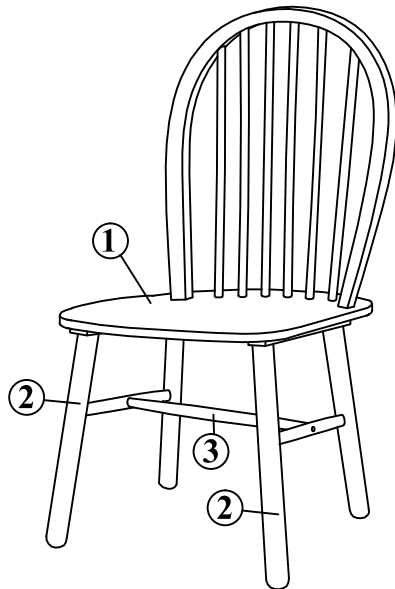

ASSEMBLY INSTRUCTION

STEP 1

STEP 2

| | |
|---|---|
|  |  |
| M4 A (1) | 1 (1) |
|  |  |
| JCBC-W M7 x 40mm B (6) | 2 (2) |
|  |  |
| Wood Button C (2) | 3 (1) |
|  | |
| JCBC M6 x 50mm D (2) | |
|  | |
| Barrel Nut E (2) | |