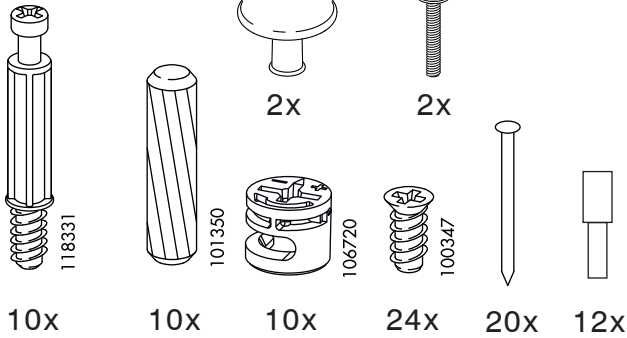

SOLE MAXI

Çok Amaçlı Dolap/ Cabinet

Produced In Turkey

6x

6x

10x

10x

10x

24x

20x

12x

3mm Arka panel

2x

Raf/Shelf

4x

Alt/Down